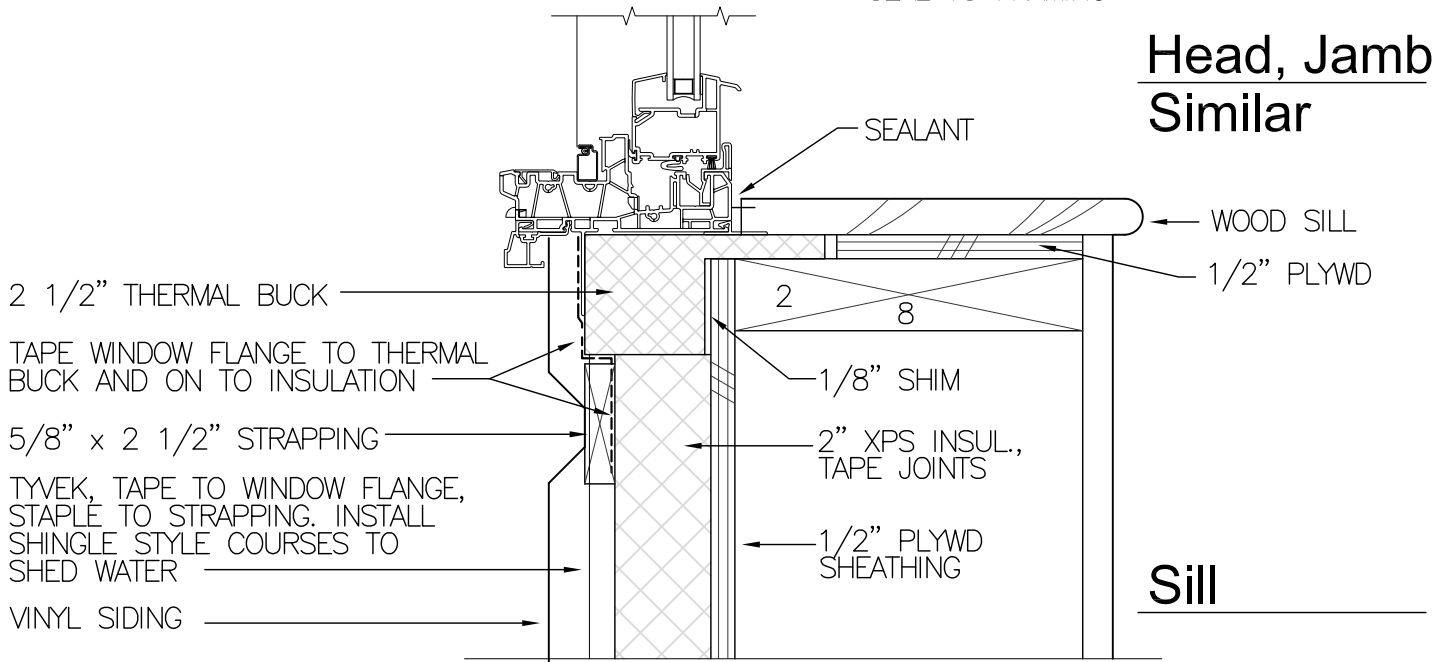

Head, Jamb
Similar

Window Detail

Scale: 3" = 1'-0"